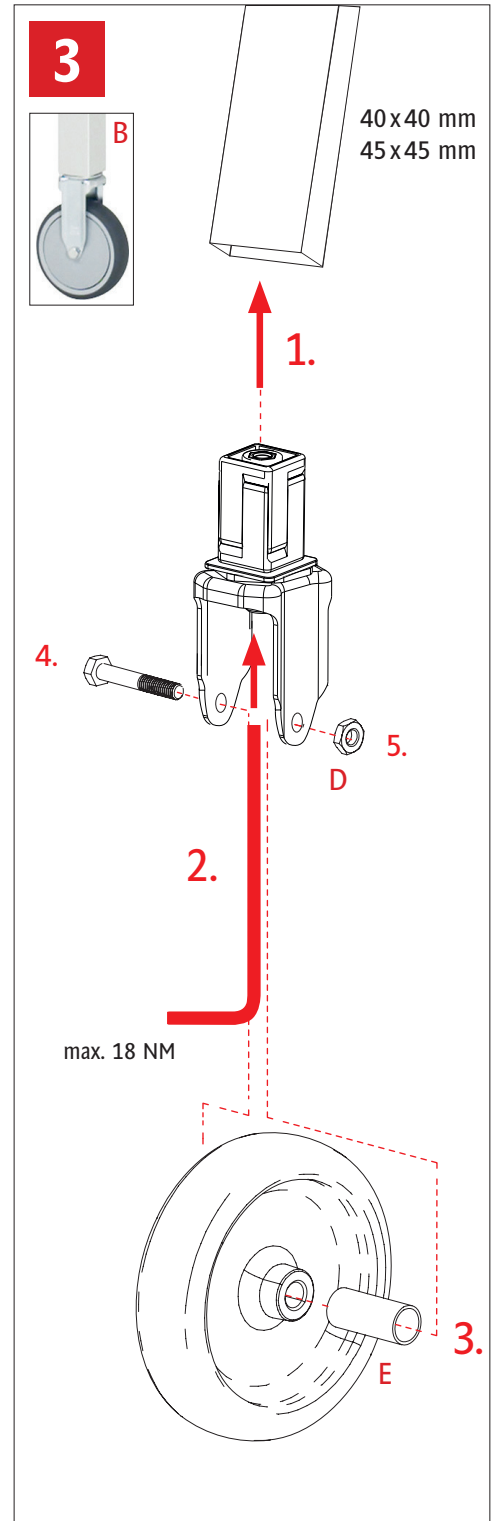

	A	Lenkrolle mit Feststeller Swivel castor with stop Roulette pivotantes avec frein	
	B	Bockrolle Fixed castor Roulette fixes	
	C	M6 x 30 mm	
	D	M6	
	E		

09 RS125EP-2LF-2B
09 RS125EP-4LF
09 RS125EP-4LF-2B
09 RS125EP-6LF

09 RS125EP-2LF-2B-E
09 RS125EP-4LF-E
09 RS125EP-4LF-2B-E
09 RS125EP-6LF-E

- 09 RS75EP-2LF-2B
- 09 RS75EP-4LF
- 09 RS75EP-4LF-2B
- 09 RS75EP-6LF
- 09 RS75EP-2LF-2B-E
- 09 RS75EP-4LF-E
- 09 RS75EP-4LF-2B-E
- 09 RS75EP-6LF-E