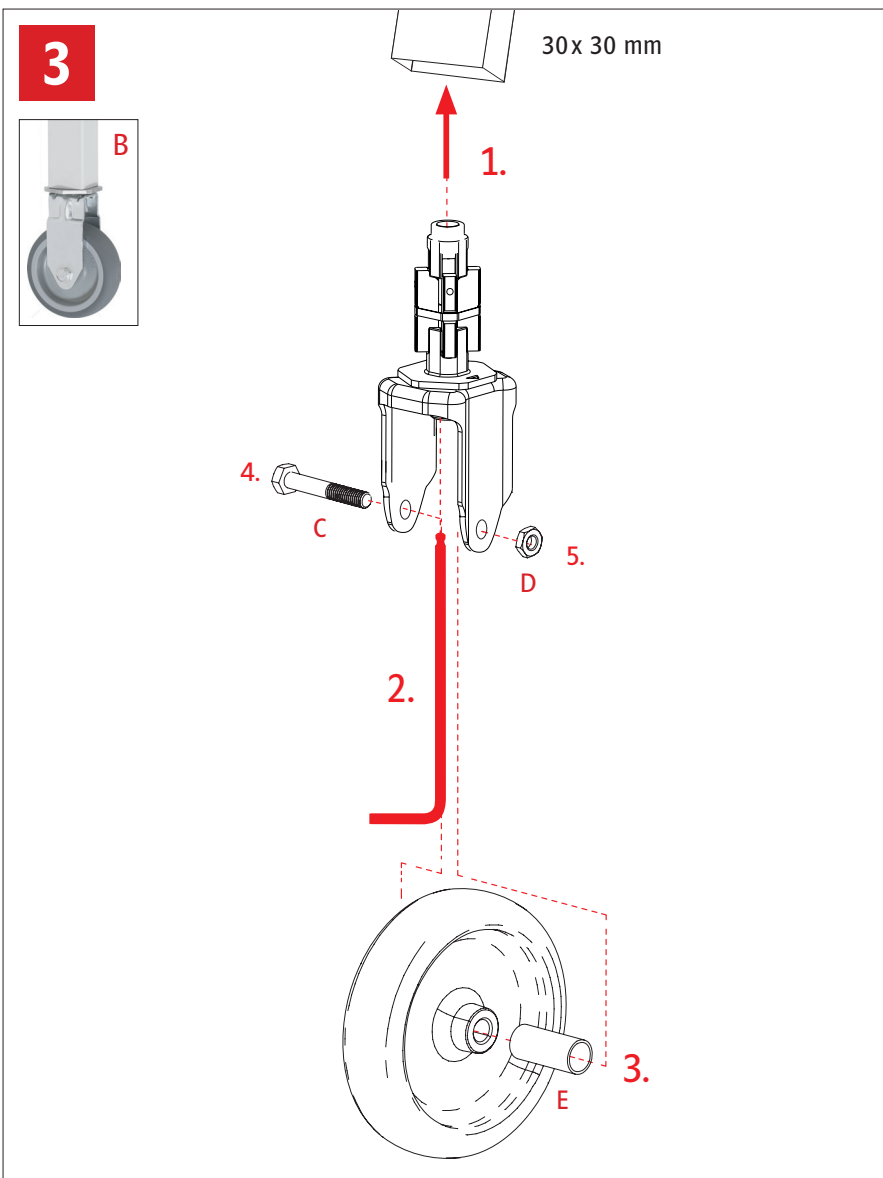

	A	Lenkrolle mit Feststeller Swivel castor with stop Roulette pivotantes avec frein	
	B	Bockrolle Fixed castor Roulette fixes	
	C	M6 x 30 mm	
	D	M6	
	E		

09 RS125EP-2LF-2B
09 RS125EP-4LF
09 RS125EP-4LF-2B
09 RS125EP-6LF

09 RS125EP-2LF-2B-E
09 RS125EP-4LF-E
09 RS125EP-4LF-2B-E
09 RS125EP-6LF-E

- 09 RS75EP-2LF-2B
- 09 RS75EP-4LF
- 09 RS75EP-4LF-2B
- 09 RS75EP-6LF
- 09 RS75EP-2LF-2B-E
- 09 RS75EP-4LF-E
- 09 RS75EP-4LF-2B-E
- 09 RS75EP-6LF-E