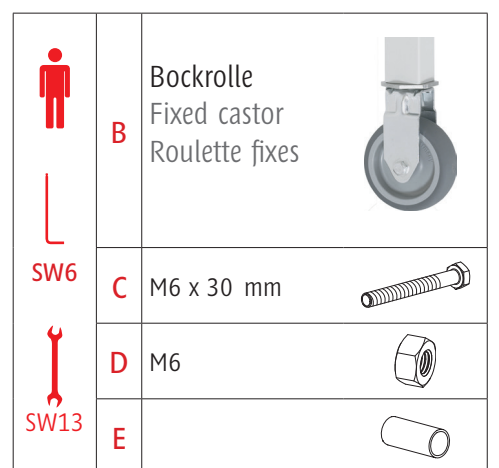

	A	Lenkrolle mit Feststeller Swivel castor with stop Roulette pivotantes avec frein	
	B	Bockrolle Fixed castor Roulette fixes	
	C	M6 x 30 mm	
	D	M6	
	E		

09 RS125EP-2LF-2B
09 RS125EP-4LF
09 RS125EP-4LF-2B
09 RS125EP-6LF

09 RS125EP-2LF-2B-E
09 RS125EP-4LF-E
09 RS125EP-4LF-2B-E
09 RS125EP-6LF-E

- 09 RS75EP-2LF-2B
- 09 RS75EP-4LF
- 09 RS75EP-4LF-2B
- 09 RS75EP-6LF
- 09 RS75EP-2LF-2B-E
- 09 RS75EP-4LF-E
- 09 RS75EP-4LF-2B-E
- 09 RS75EP-6LF-E