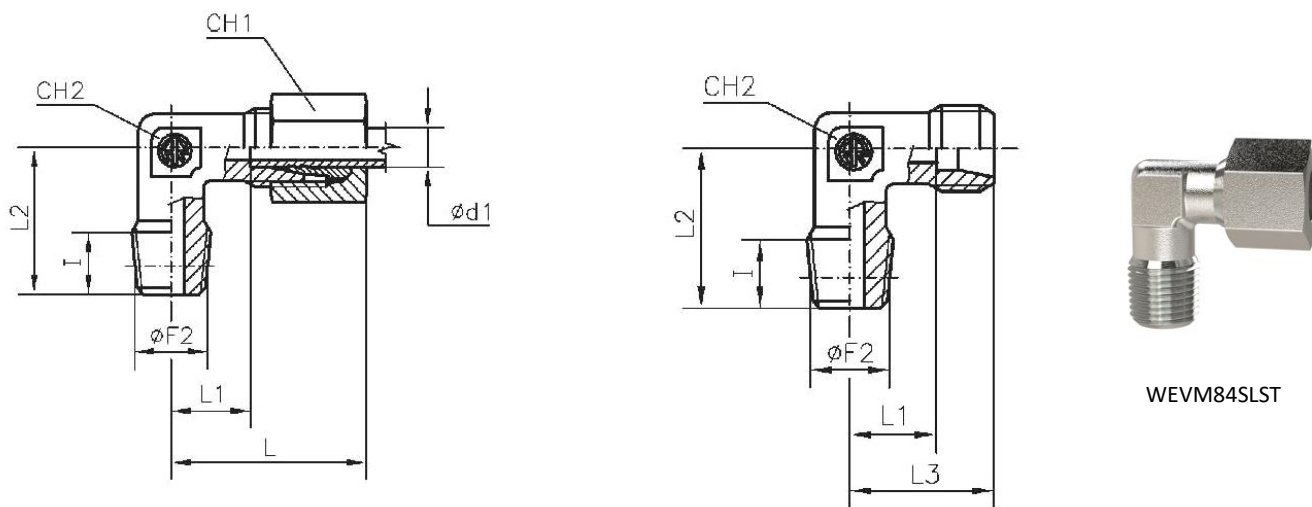

WEVM84SLST

Winkel-Einschraubverschraubung, metrisches kegeliges Gewinde, sehr leichte Ausführung

Artikel Nr.	Typen Nr.	Gewinde Ø F2	Rohr- Außen-Ø mm	I mm	L mm	L1 mm	L2 mm	L3 mm	CH1 mm	CH2 mm	PN bar
159190	WEVM84SLST	M8x1,0 keg.	4	8	21	11,0	17	15	10	9	100
159191	WEVM85SLST	M8x1,0 keg.	5	8	21	9,5	17	15	12	9	100
159192	WEVM106SLST	M10x1,0 keg.	6	8	21	9,5	17	15	12	9	100
159193	WEVM108SLST	M10x1,0 keg.	8	8	23	11,5	20	17	14	12	100