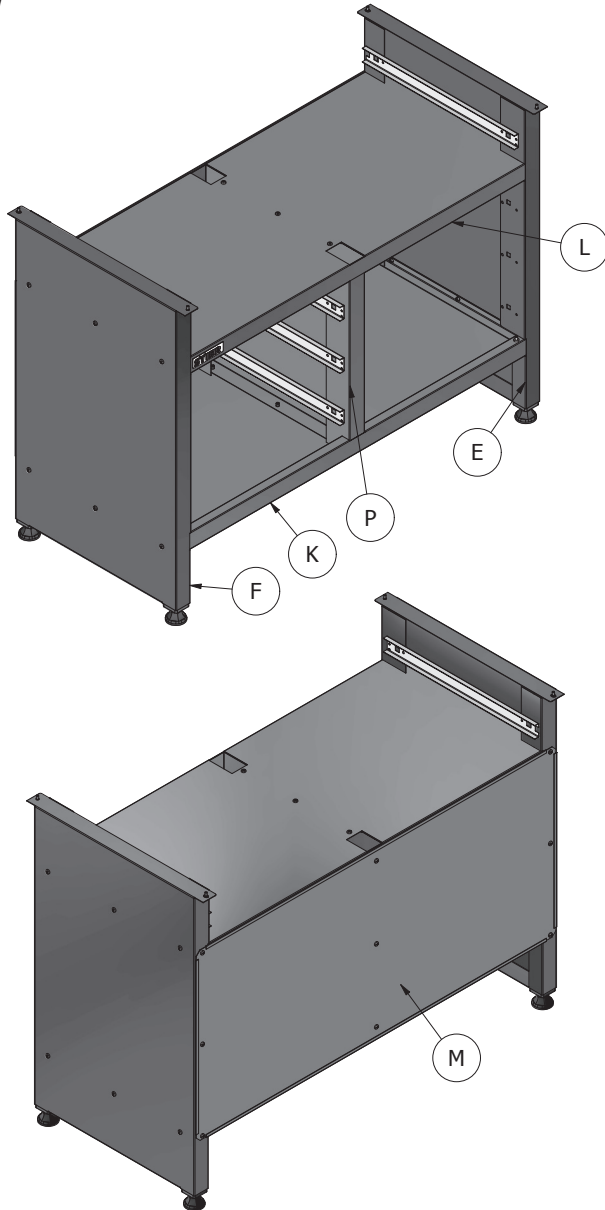

# STIER Basic Workbench, with 4 drawers, grey

Article No.: 907524

ASSEMBLY INSTRUCTIONS

**GENERAL VIEW**

**Ex1****Fx1**

**Lx1****Px1**

**Mx1****Nx1**

**Hx3****Ix3**