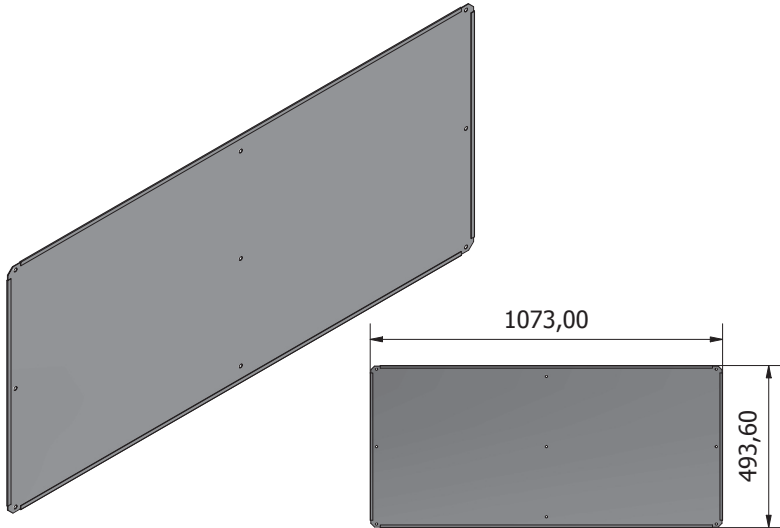

# STIER Basic Workbench, with 4 drawers, grey

Article No.: 907524

ASSEMBLY INSTRUCTIONS

**GENERAL VIEW**

**Ex1****Fx1**

**Lx1****Px1**

**Mx1****Nx1**

**Hx3****Ix3**