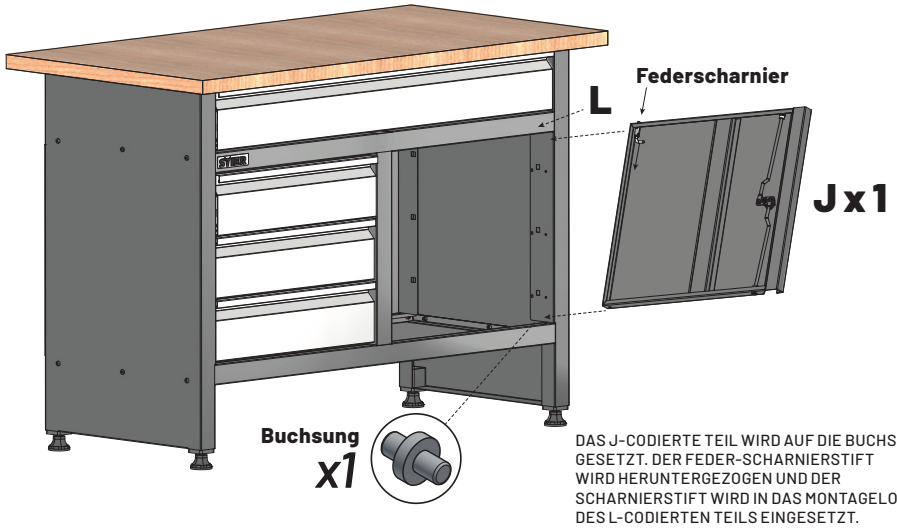

# STIER Basic Workbench, with 4 drawers, grey

Article No.: 907524

ASSEMBLY INSTRUCTIONS

**GENERAL VIEW**

**Ex1****Fx1**

**Lx1****Px1**

**Mx1****Nx1**

**Hx3****Ix3**