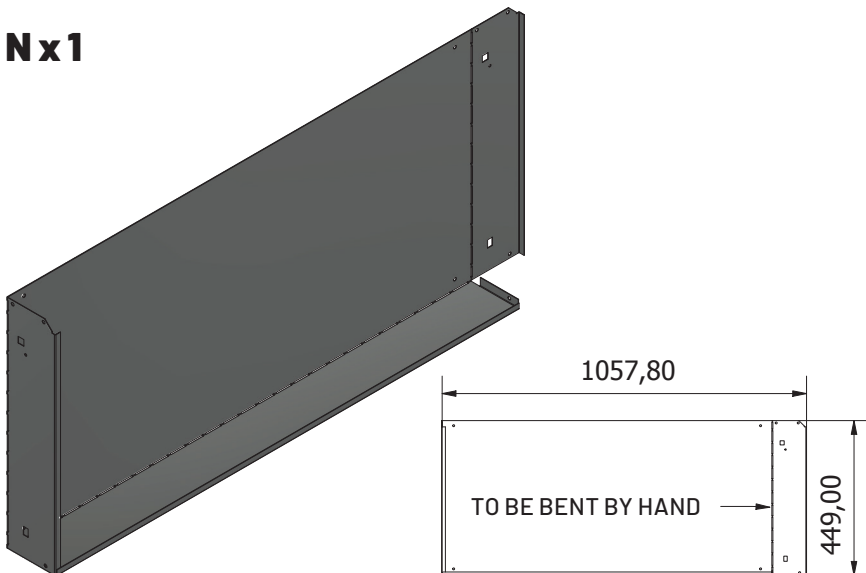

# STIER Basic Workbench, with 4 drawers, grey

Article No.: 907524

ASSEMBLY INSTRUCTIONS

**GENERAL VIEW**

**Ex1****Fx1**

**Lx1****Px1**

**Mx1****Nx1**

**Hx3****Ix3**