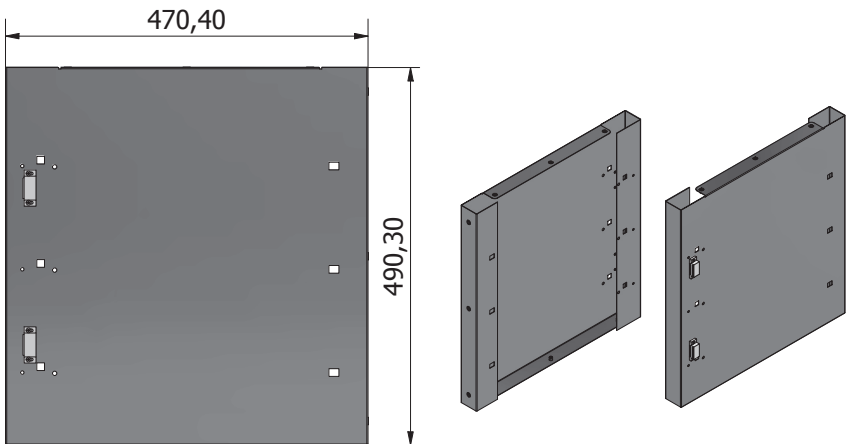

# STIER Basic Workbench, with 4 drawers, grey

Article No.: 907524

ASSEMBLY INSTRUCTIONS

**GENERAL VIEW**

**Ex1****Fx1**

**Lx1****Px1**

**Mx1****Nx1**

**Hx3****Ix3**