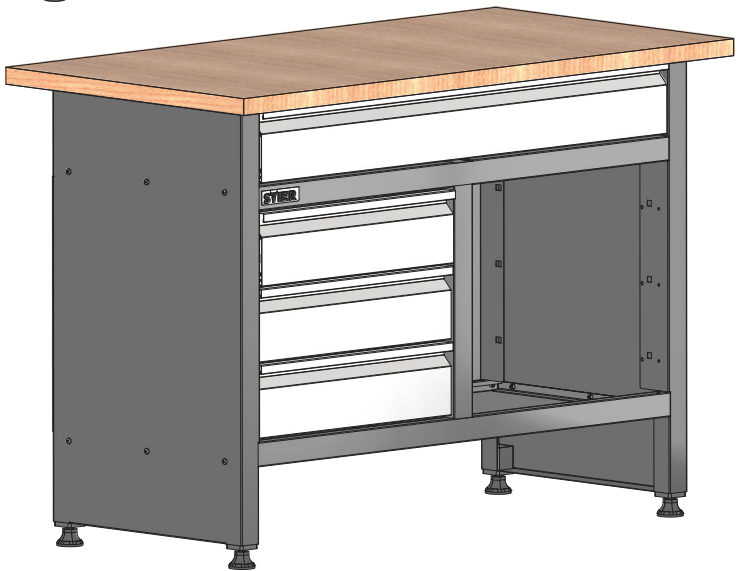

# STIER Basic Workbench, with 4 drawers, grey

Article No.: 907524

ASSEMBLY INSTRUCTIONS

**GENERAL VIEW**

**Ex1****Fx1**

**Lx1****Px1**

**Mx1****Nx1**

**Hx3****Ix3**