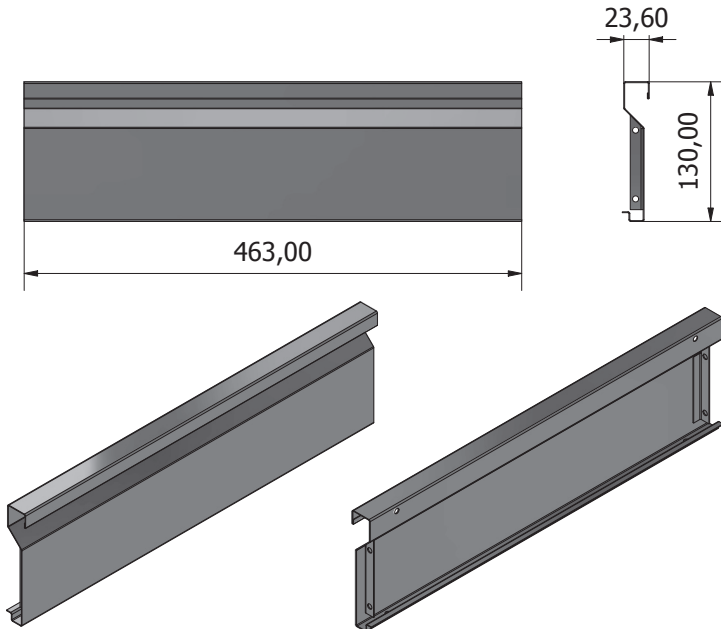

# STIER Basic Workbench, with 4 drawers, grey

Article No.: 907524

ASSEMBLY INSTRUCTIONS

**GENERAL VIEW**

**Ex1****Fx1**

**Lx1****Px1**

**Mx1****Nx1**

**Hx3****Ix3**