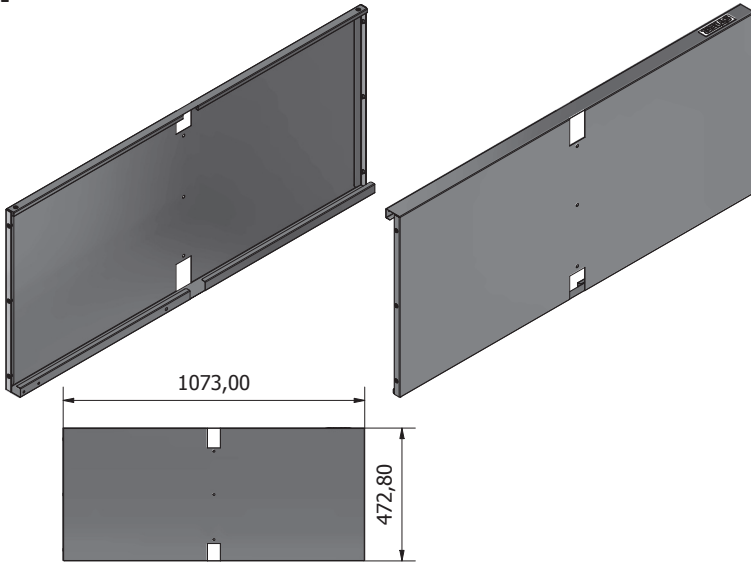

# STIER Basic Workbench, with 4 drawers, grey

Article No.: 907524

ASSEMBLY INSTRUCTIONS

**GENERAL VIEW**

**Ex1****Fx1**

**Lx1****Px1**

**Mx1****Nx1**

**Hx3****Ix3**