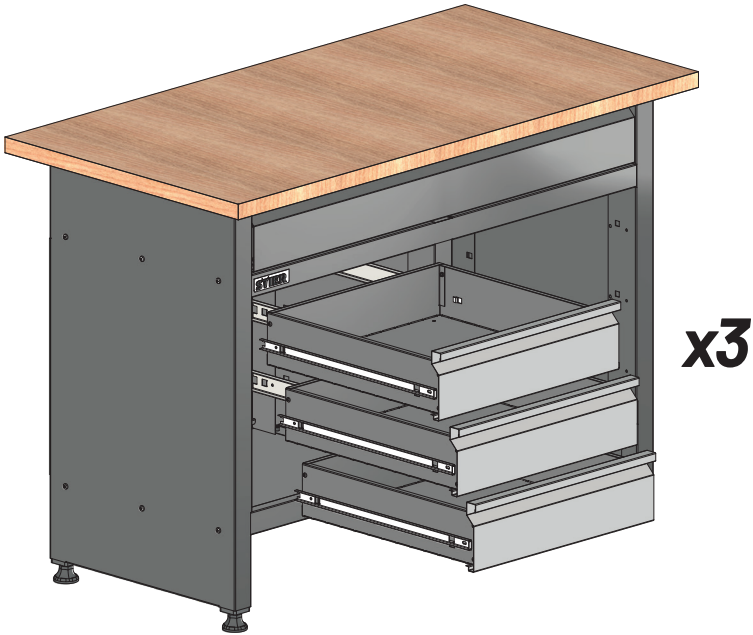

# STIER Basic Workbench, with 4 drawers, grey

Article No.: 907524

ASSEMBLY INSTRUCTIONS

**GENERAL VIEW**

**Ex1****Fx1**

**Lx1****Px1**

**Mx1****Nx1**

**Hx3****Ix3**