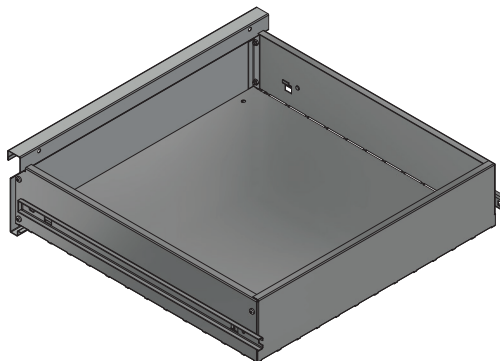

09 TOPTISCHMONTAGE

10 Hx5

11 Hx5

13

STIER

907525

DE

STIER Basic Workbench, with 5 drawers, grey