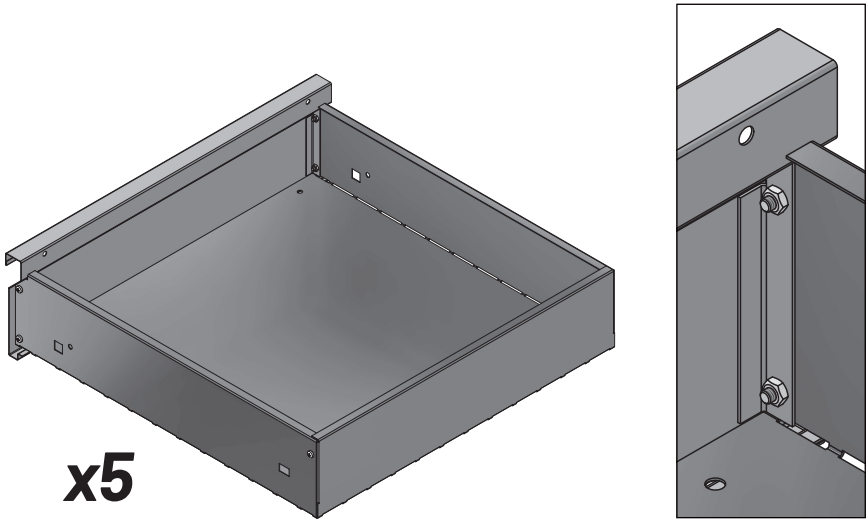

09 TOPTISCHMONTAGE

10 Hx5

11 Hx5

13

STIER

907525

DE

STIER Basic Workbench, with 5 drawers, grey