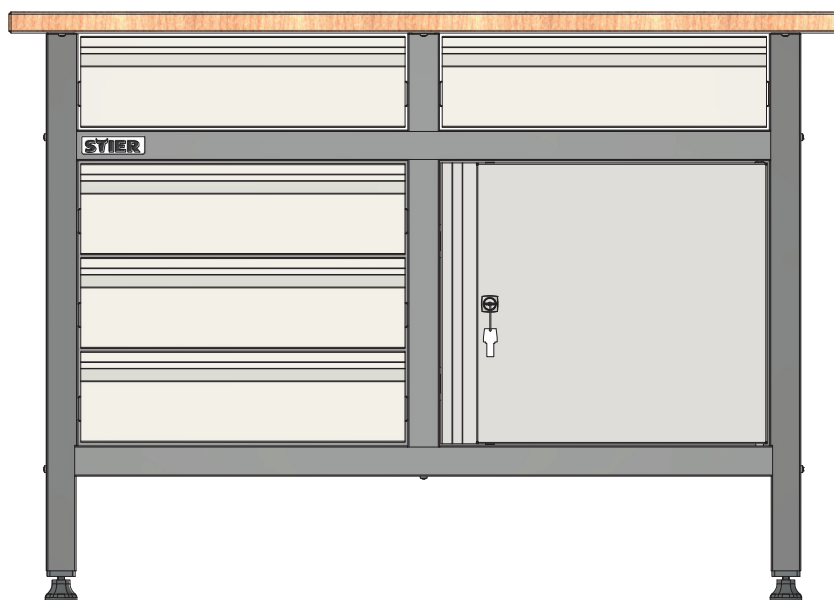

ASSEMBLY INSTRUCTIONS