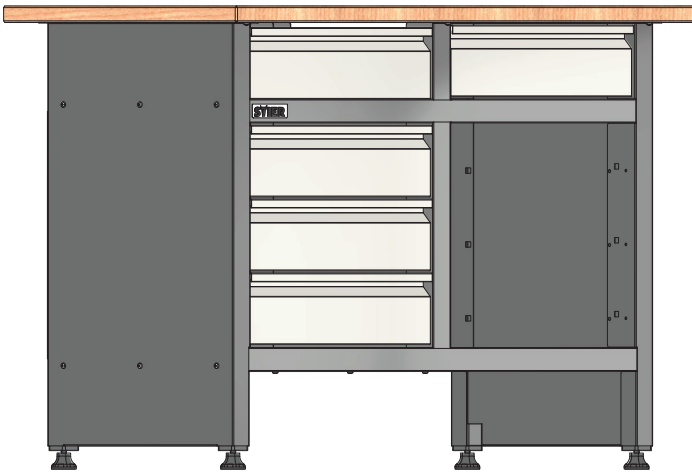

09 TOPTISCHMONTAGE

10 Hx5

11 Hx5

13

STIER

907525

DE

STIER Basic Workbench, with 5 drawers, grey