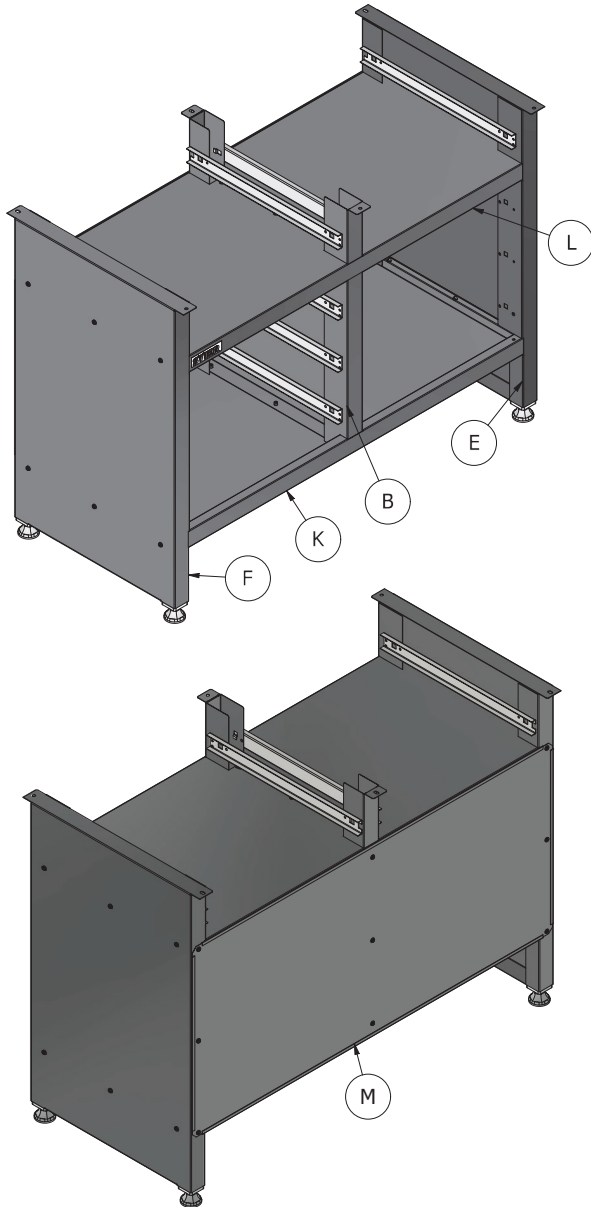

09 TOPTISCHMONTAGE

10 Hx5

11 Hx5

13

STIER

907525

DE

STIER Basic Workbench, with 5 drawers, grey

Article No.: 907525

ASSEMBLY INSTRUCTIONS

GENERAL VIEW

Fx1**Kx1**

Lx1**Ex1**

Bx1**Mx1**

Hx5**Ix5**

Jx1