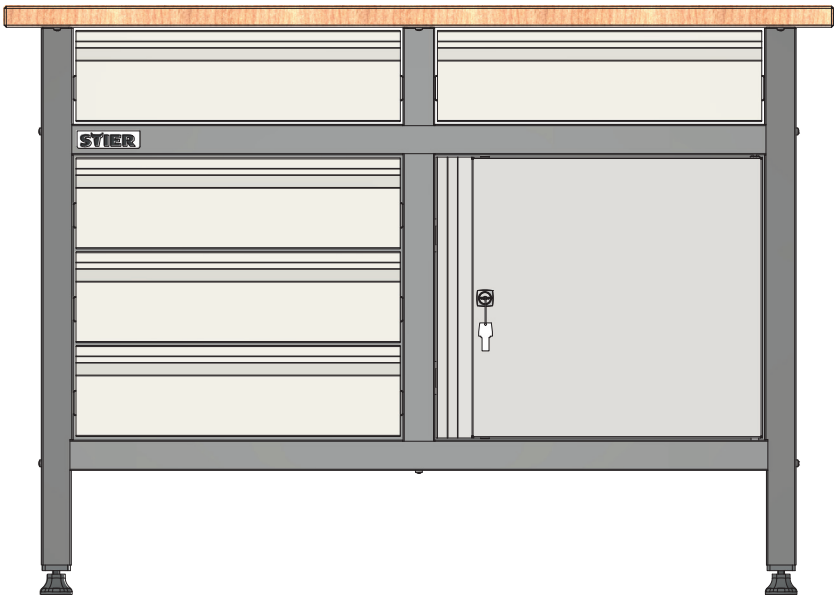

09 TOPTISCHMONTAGE

10 Hx5

11 Hx5

13

STIER

907525

DE

STIER Basic Workbench, with 5 drawers, grey