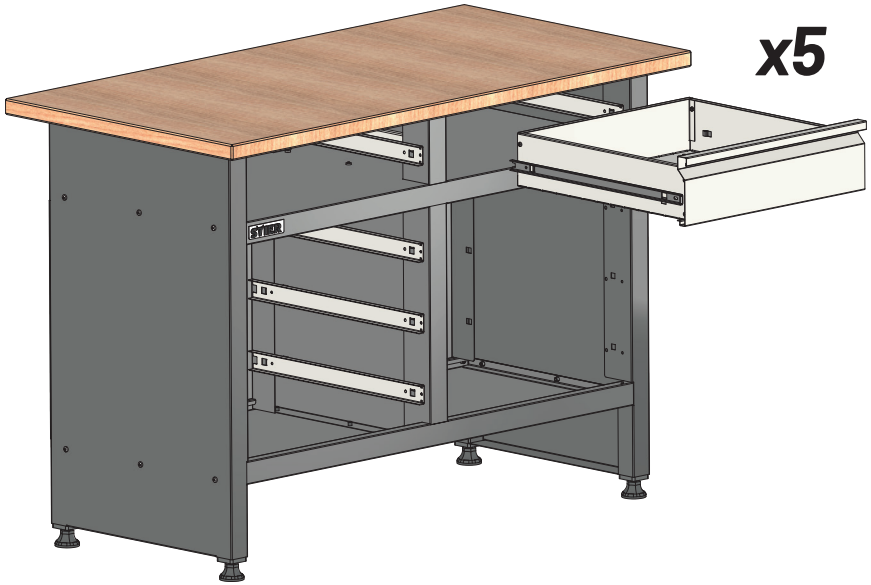

09 TOPTISCHMONTAGE

10 Hx5

11 Hx5

13

STIER

907525

DE

STIER Basic Workbench, with 5 drawers, grey